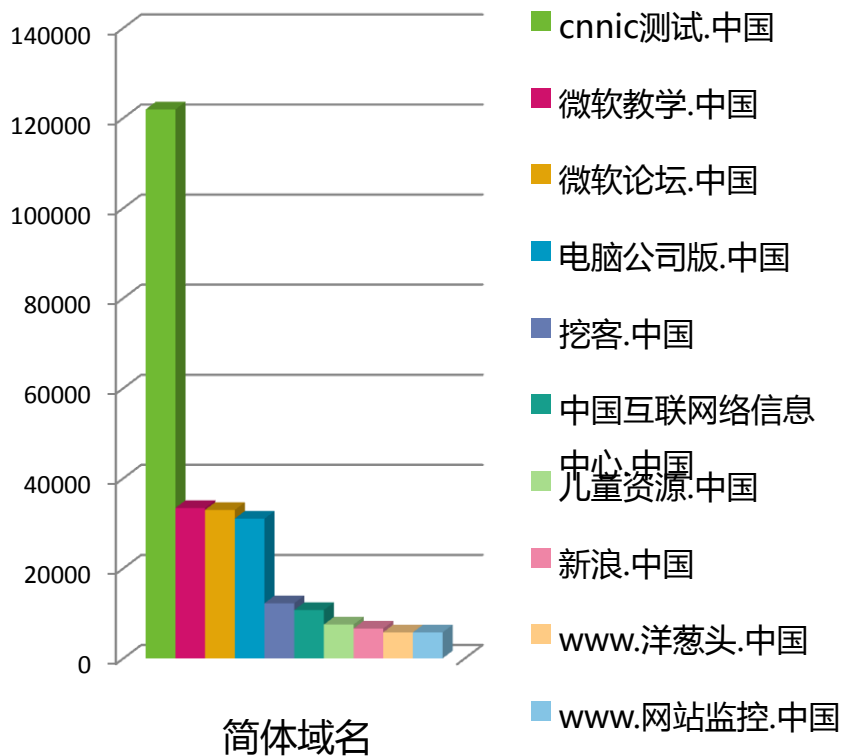

# Distribution of Users Location

.中国

.中國

total

- Data are from Feb. 10<sup>th</sup> to Feb. 16<sup>th</sup>
- CDN are mainly used by domestic users
- 22% users are from USA
- More overseas users use .中國, the percentage of .中國 overseas usage is higher than percentage of .中国 overseas usage
- Mainland users also are querying TC

Queries were not evenly distributed, few IPs took most queries

Data from Feb. 10<sup>th</sup> to Feb. 16<sup>th</sup>

Popular websites of .中国 and .中國 are different.

Data from Feb. 10<sup>th</sup> to Feb. 16<sup>th</sup>

## TOP 10 of .中国

## TOP 10 of .中國