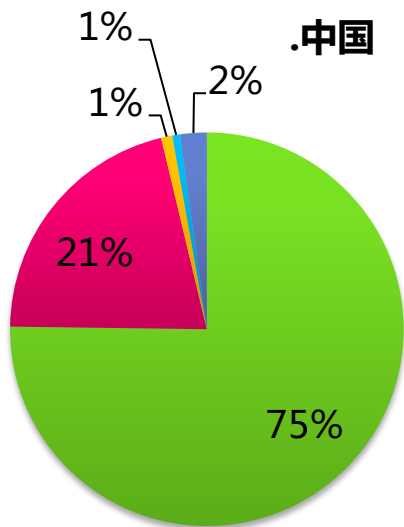

Distribution of Users Location

.中国