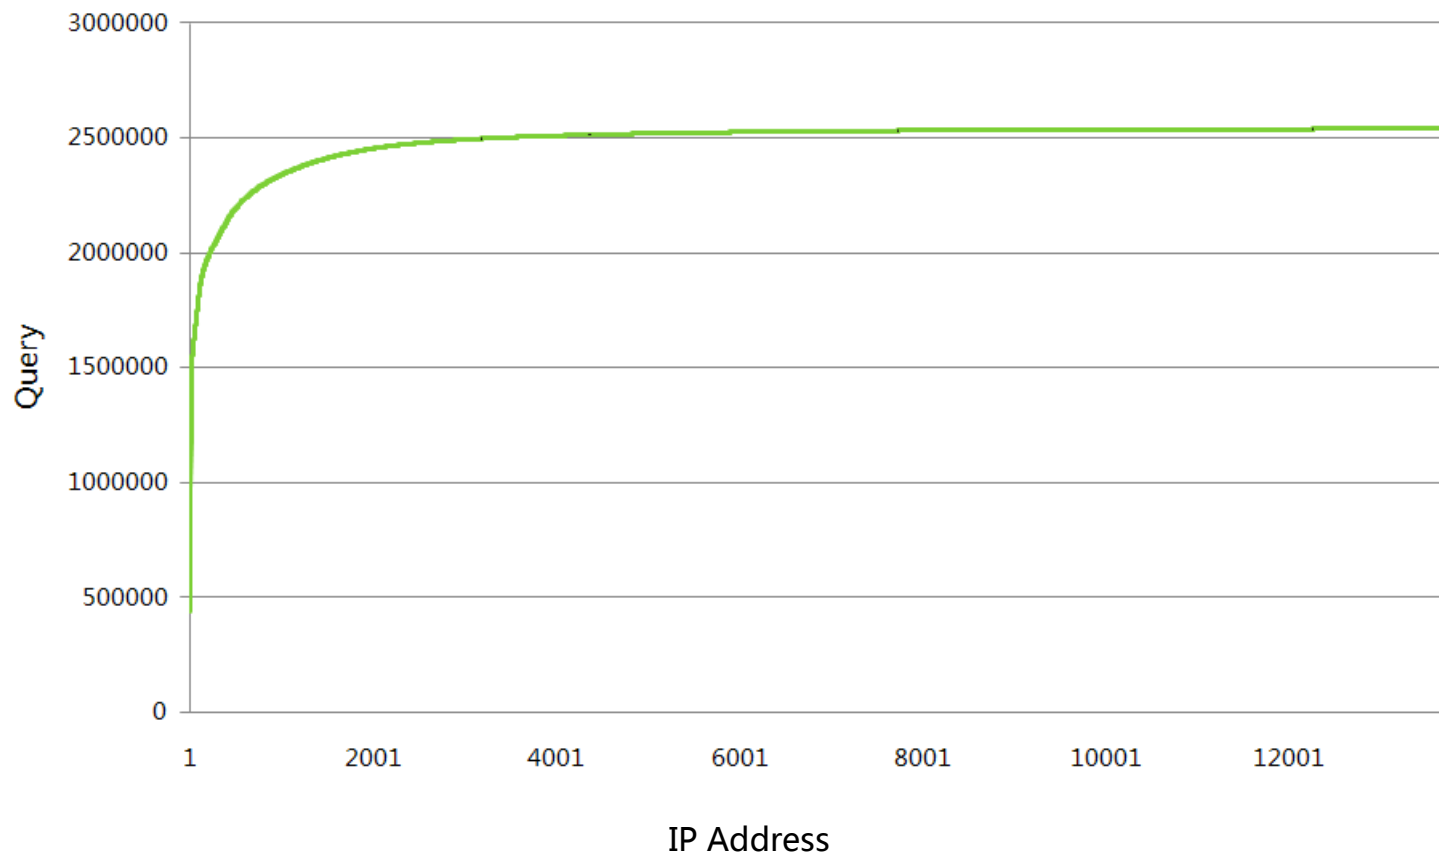

Queries were not evenly distributed, few IPs took most queries

Data from Feb. 10th to Feb. 16th