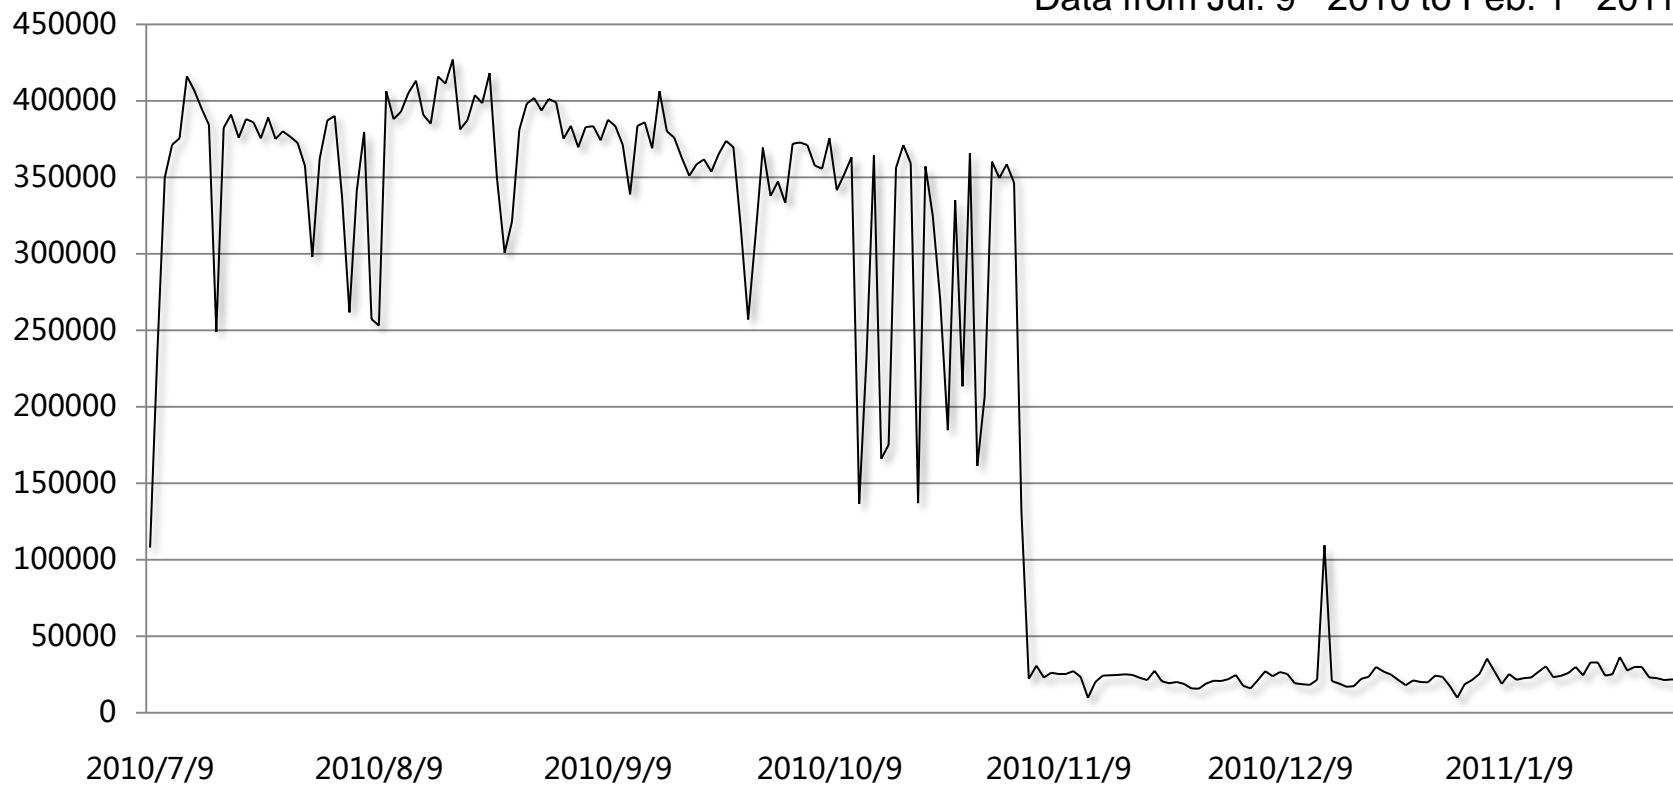

- Some registrars did plenty of whois queries after .中国/中國 are delegated.
- Risk caused by cybersquatting should be considered at the startup of new TLD .

Data from Jul. 9th 2010 to Feb. 1st 2011