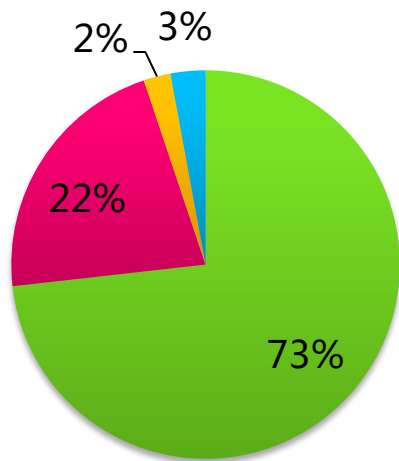

# Distribution of Users Location

.中国

.中國

total

- Data are from Feb. 10<sup>th</sup> to Feb. 16<sup>th</sup>
- CDN are mainly used by domestic users
- 22% users are from USA
- More overseas users use .中國, the percentage of .中國 overseas usage is higher than percentage of .中国 overseas usage
- Mainland users also are querying TC