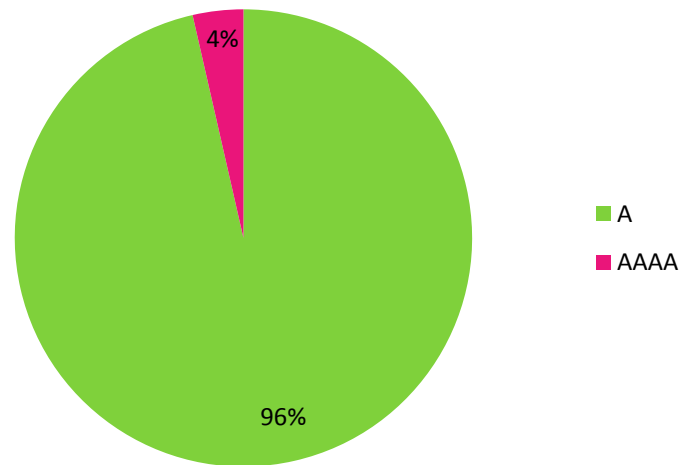

Both expo2010.cn and 世博会.中国, most of the queries are for A record

Data Collected From Oct. 17th – Oct 19th

expo2010.cn

世博会.中国