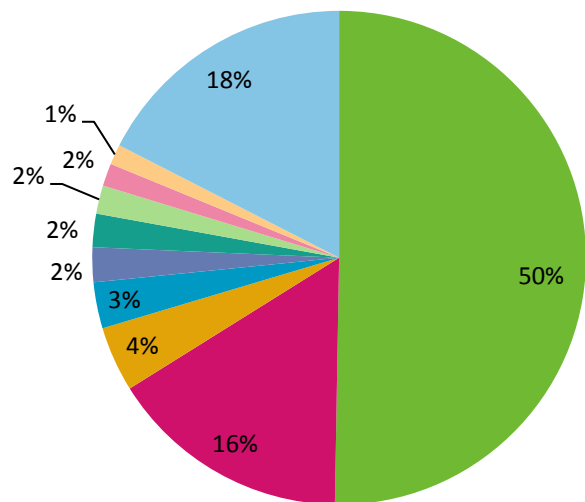

The ratio of users from China to all users querying 世博会.中国 is higher than expo2010.cn
The users from all the world query both 世博会.中国 and expo2010.cn

Data Collected From Oct. 17th – Oct 19th

expo2010.cn