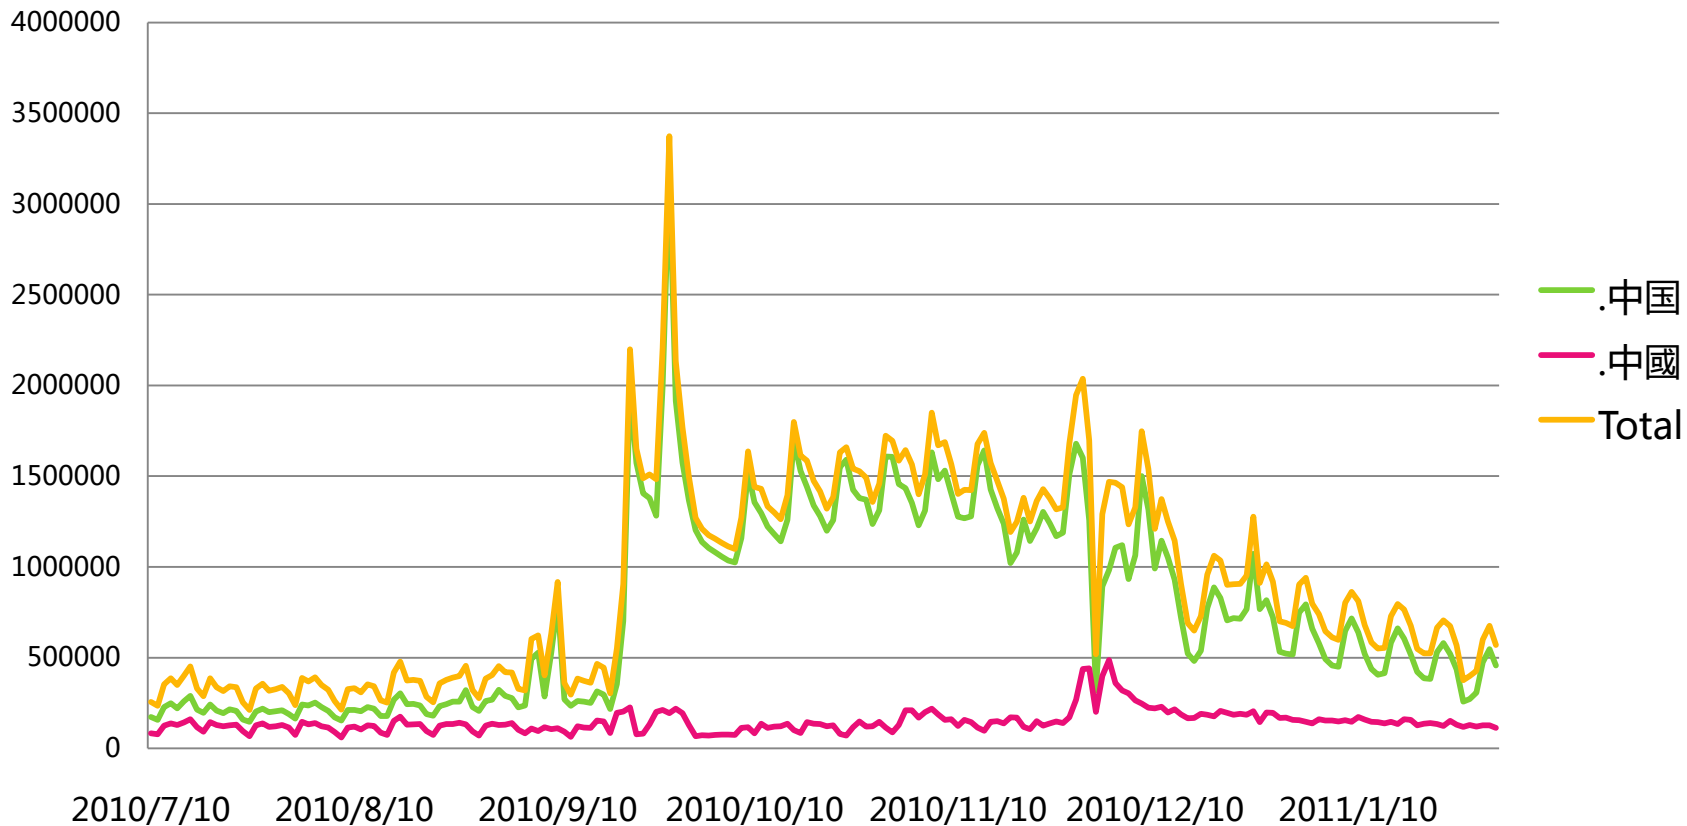

## Whois Queries were mainly from Mainland China (Based on source IP)

There are tests in the last months of 2010 by CNNIC

Data from Jul. 10<sup>th</sup> 2010 to Jan. 31<sup>st</sup> 2011

Servers in China are busier, the proportions of '.中國' in oversea servers are higher .

Data from Feb. 10<sup>th</sup> to Feb. 16<sup>th</sup>