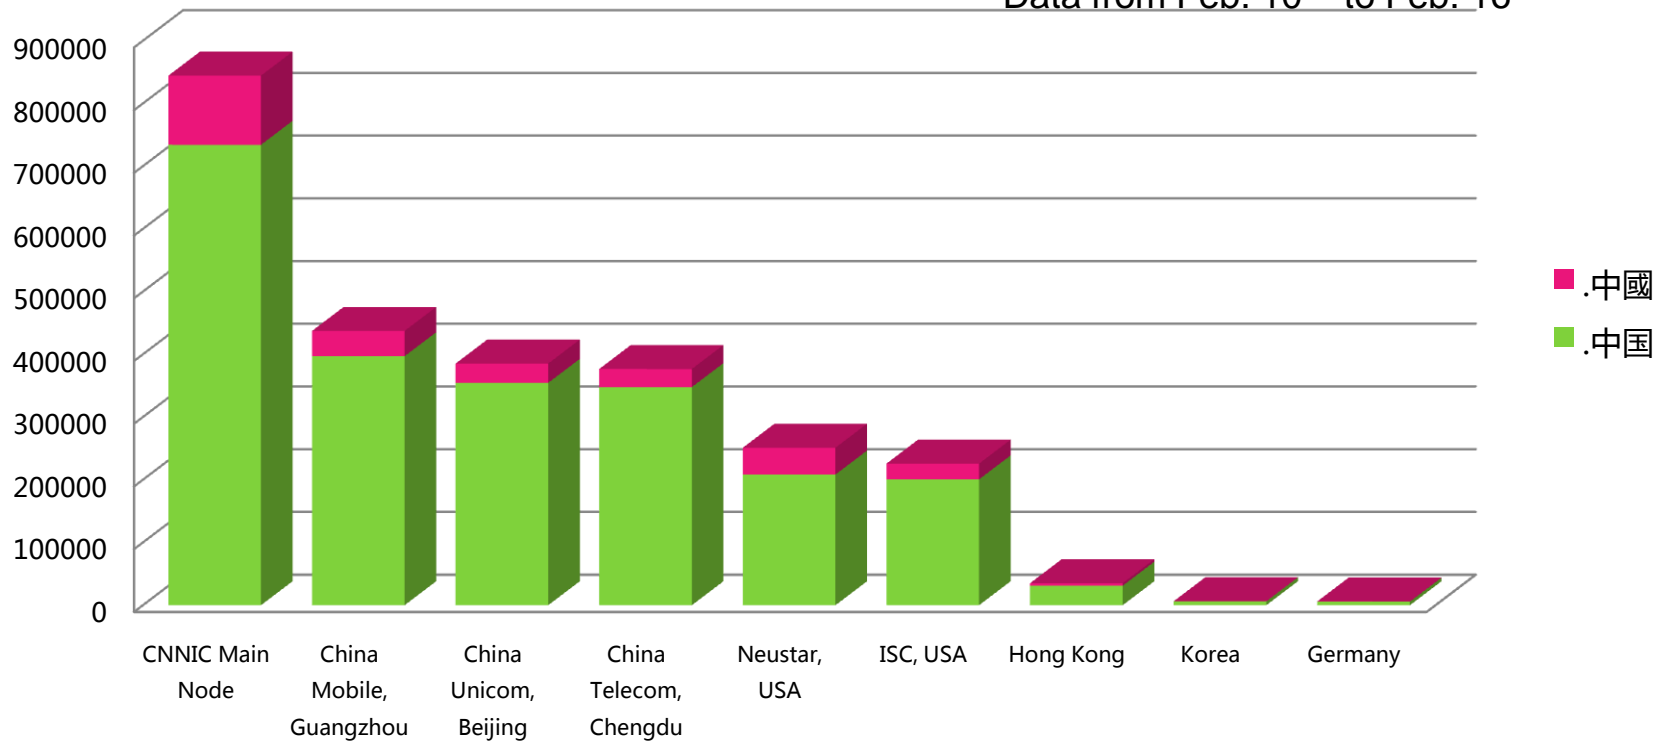

## Whois Queries were mainly from Mainland China (Based on source IP)

There are tests in the last months of 2010 by CNNIC

Data from Jul. 10<sup>th</sup> 2010 to Jan. 31<sup>st</sup> 2011

Servers in China are busier, the proportions of '.中國' in oversea servers are higher .

Data from Feb. 10<sup>th</sup> to Feb. 16<sup>th</sup>