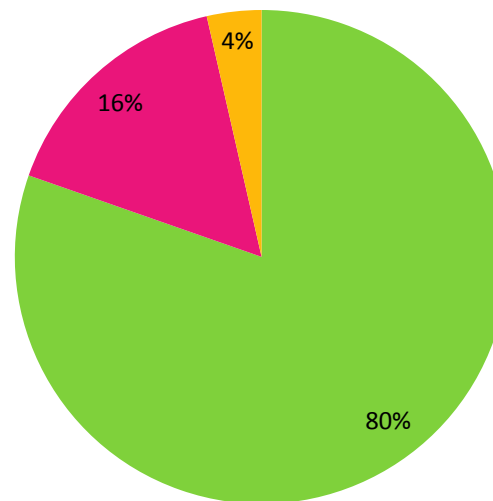

The ratio of users from China to all users querying 世博会.中国 is higher than expo2010.cn
The users from all the world query both 世博会.中国 and expo2010.cn

Data Collected From Oct. 17th – Oct 19th

expo2010.cn

- CN
- US
- JP
- HK
- DE
- TW
- GB
- CA
- RU
- OTHER

世博会.中国

- CN
- US
- OTHER