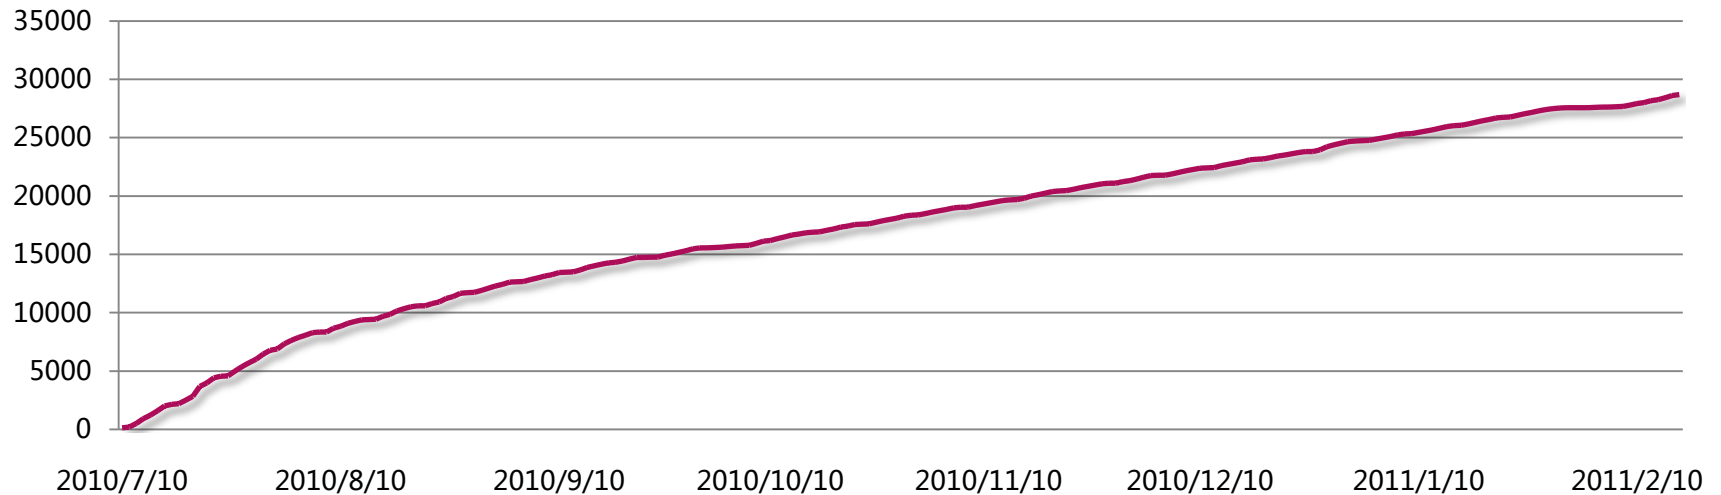

- Statistics of registration by Feb. 15th 2011
  - 352812 Chinese domain names have been registered
  - 78836 (22.3%) names have no variant names , 77.7% have variants
  - 131230 (37.2%) names are not delegated to a NS, not resolvable

Accumulated Increment of Registration

Data from Jul. 10th 2010 to Feb. 16th 2011