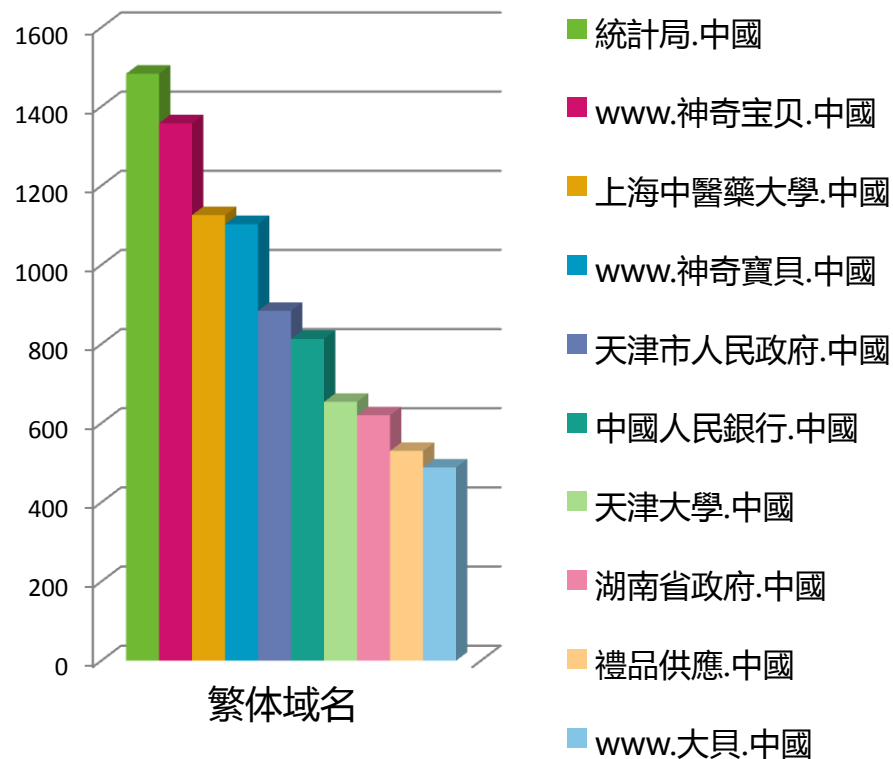

# Distribution of Users Location

.中国

.中國

total

- Data are from Feb. 10<sup>th</sup> to Feb. 16<sup>th</sup>
- CDN are mainly used by domestic users
- 22% users are from USA
- More overseas users use .中國, the percentage of .中國 overseas usage is higher than percentage of .中国 overseas usage
- Mainland users also are querying TC

Queries were not evenly distributed, few IPs took most queries

Data from Feb. 10<sup>th</sup> to Feb. 16<sup>th</sup>

Popular websites of .中国 and .中國 are different.

Data from Feb. 10<sup>th</sup> to Feb. 16<sup>th</sup>

## TOP 10 of .中国

## TOP 10 of .中國