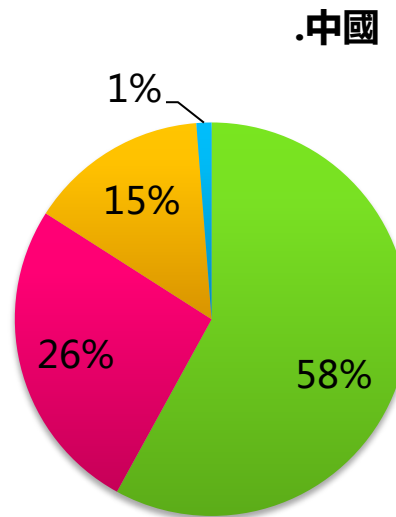

Distribution of Users Location

.中國

- Data are from Feb. 10th to Feb. 16th
- CDN are mainly used by domestic users
- 22% users are from USA
- More overseas users use .中國, the percentage of .中國 overseas usage is higher than percentage of .中国 overseas usage
- Mainland users also are querying TC