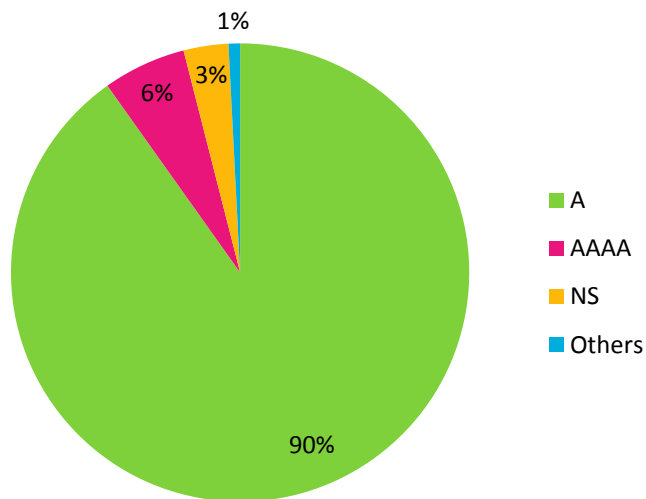

Both expo2010.cn and 世博会.中国, most of the queries are for A record

Data Collected From Oct. 17th – Oct 19th

expo2010.cn