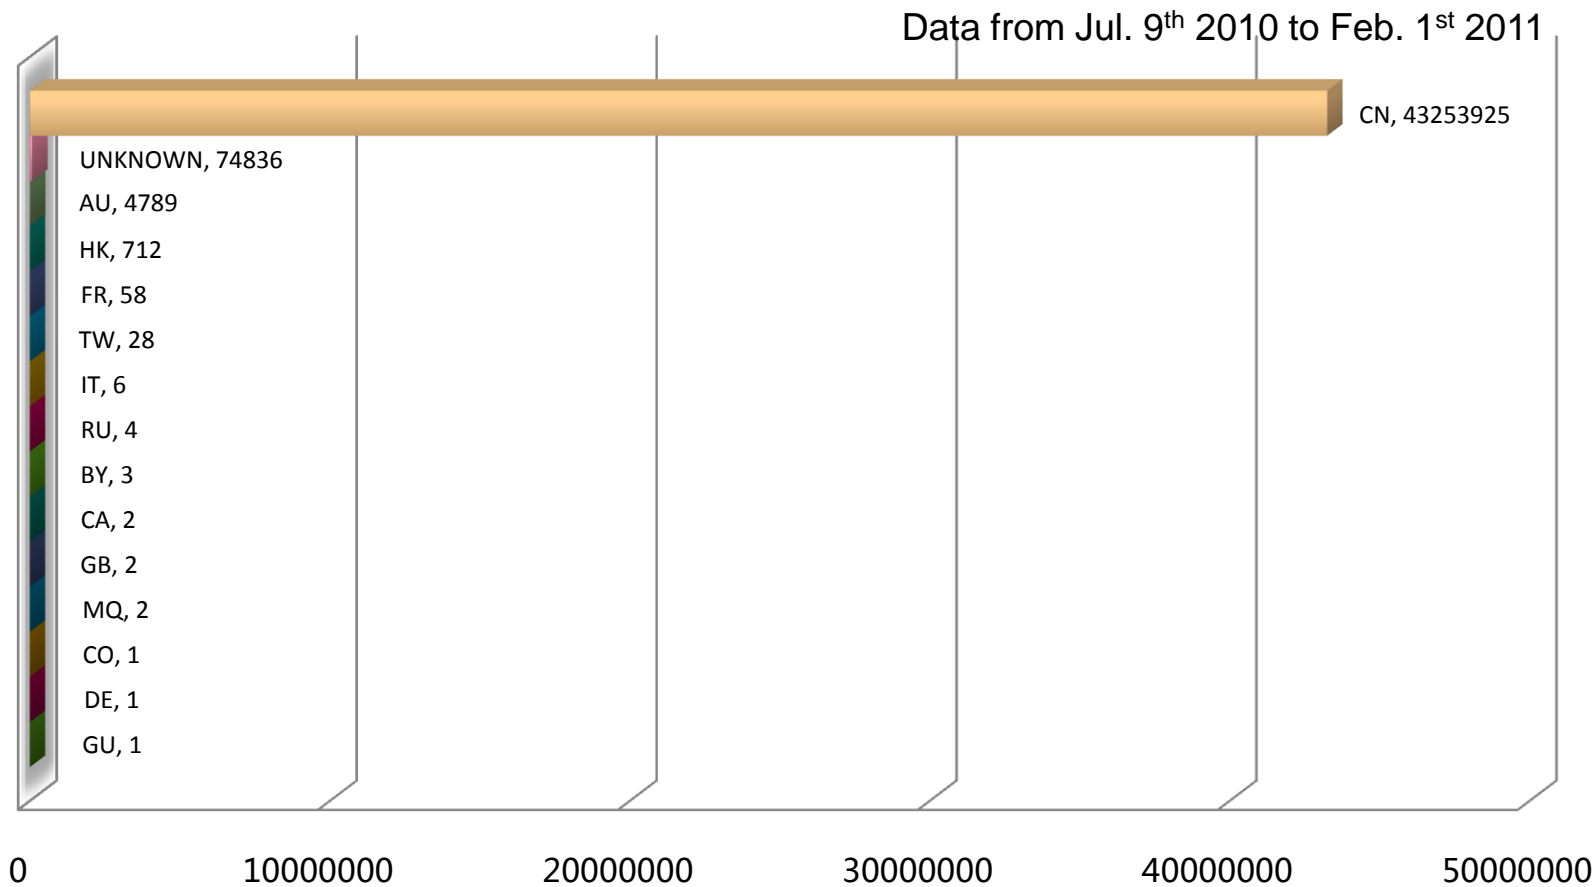

Whois Queries were mainly from Mainland China (Based on source IP)