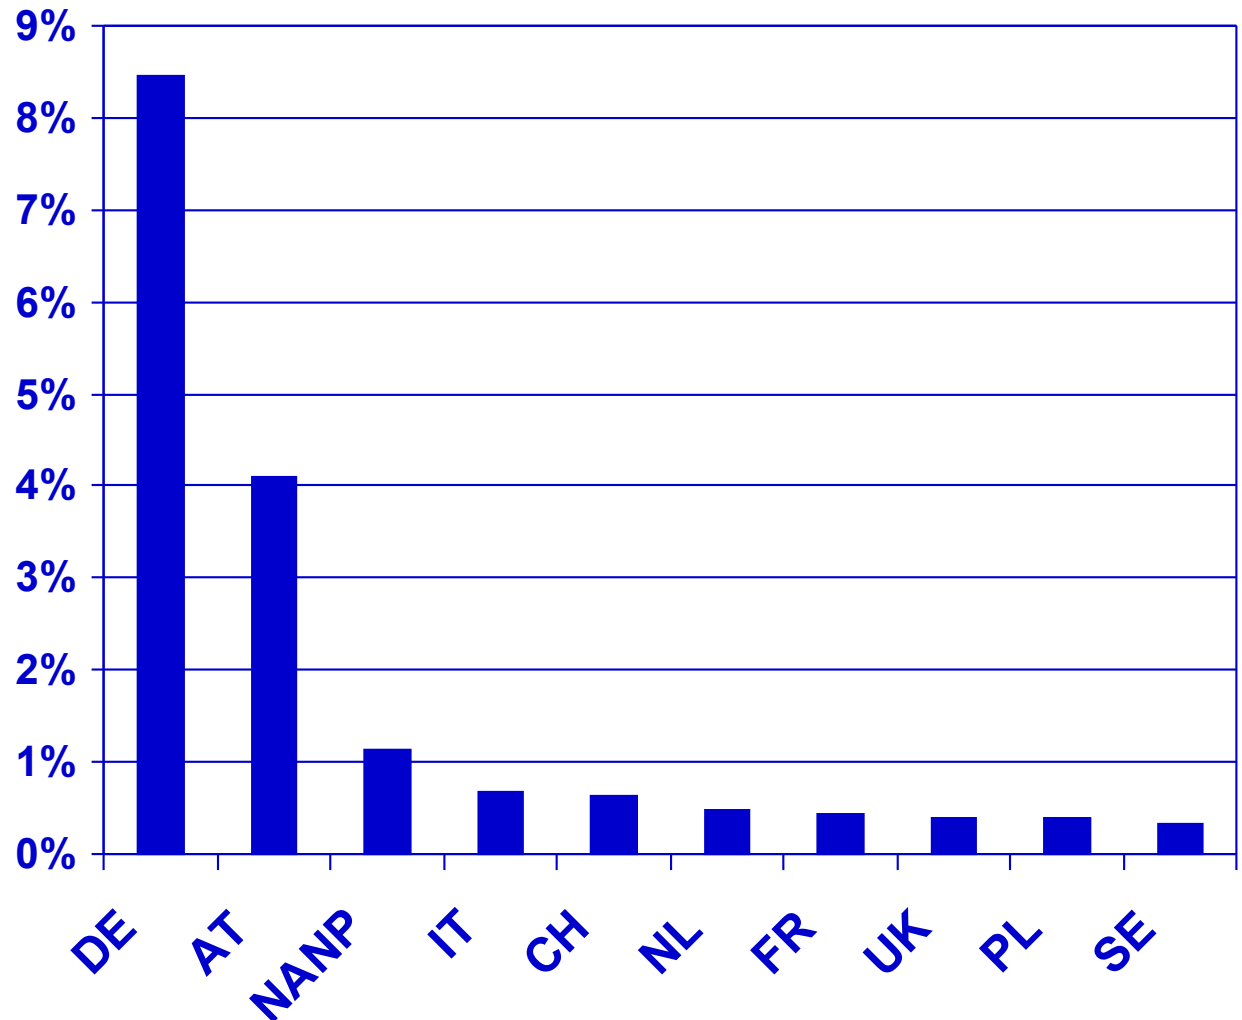

# Queries per e164.arpa Nameserver – Aug 06

ns-pri.ripe.net	391084
ns0.verio.net	387080
tinnie.arin.net	382847
cnnic.net.cn	324755
sec3.apnic.net	255726
sunic.sunet.se	152300
Total	1893792

42 queries per minute

# Queries per delegation – August 2006

- Top 10 received at ns-pri.ripe.net
- Average 8.76 queries per minute
- 9.4.e164.arpa averages 0.74 queries per minute